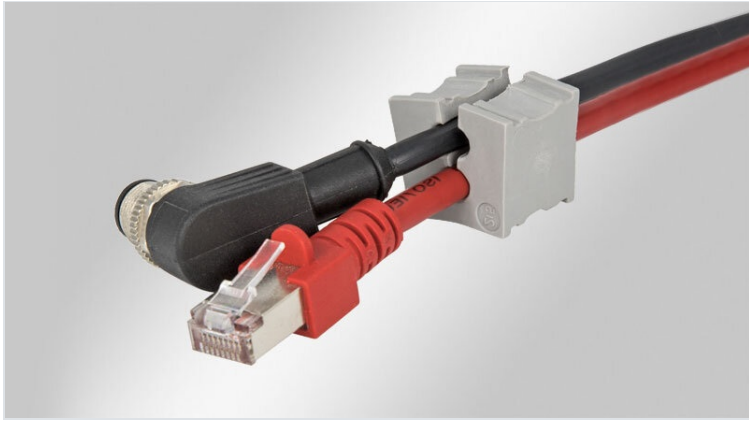

# KT multi | KT special | Multi-hole / special cable grommets, grey

for cable diameters 1 - 8 mm and special cables / IP54 / UL Type 12

Cable grommets KT small are used with the following cable entry components:

- [KEL cable entry frames](#)
- [KVT split cable glands](#)

KT multi-hole and special grommets enable a sealing of the cables with IP54 and UL Type 12.

When using double or quadruple grommets the cable density of cable entry frames and cable glands can be greatly increased. The multi-hole model range KT small is designed for cable diameters from 1 to 8 mm. icotek also offers special cable grommets for e.g. ASI lines. ATG adapter grommets provide the possibility to hold a small KT grommet to reduce the clamping range down to 1 mm.

When installing the small grommets in multiple rows, the flat sides should be facing each other. This allows the flat sides to match up and provide a secure seal.

IP54

UL TYPE  
**12**

UL  
US

RIFA

HL3  
EN 45545-2